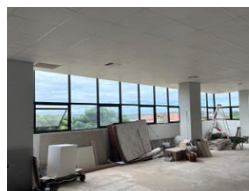

Web Ref CL1205

R26,000 pm

Gross Monthly Rental R26,000 Excl. VAT

0 0

Revive Medical Centre Ballito

Revive Medical Centre, Ballito's latest offering in medical facilities, has a 130m² ground floor medical suite available with immediate effect. The centre is located on the M4 close to the Alberlito Hospital and has secure access, basement and visitors parking. Price excludes VAT.